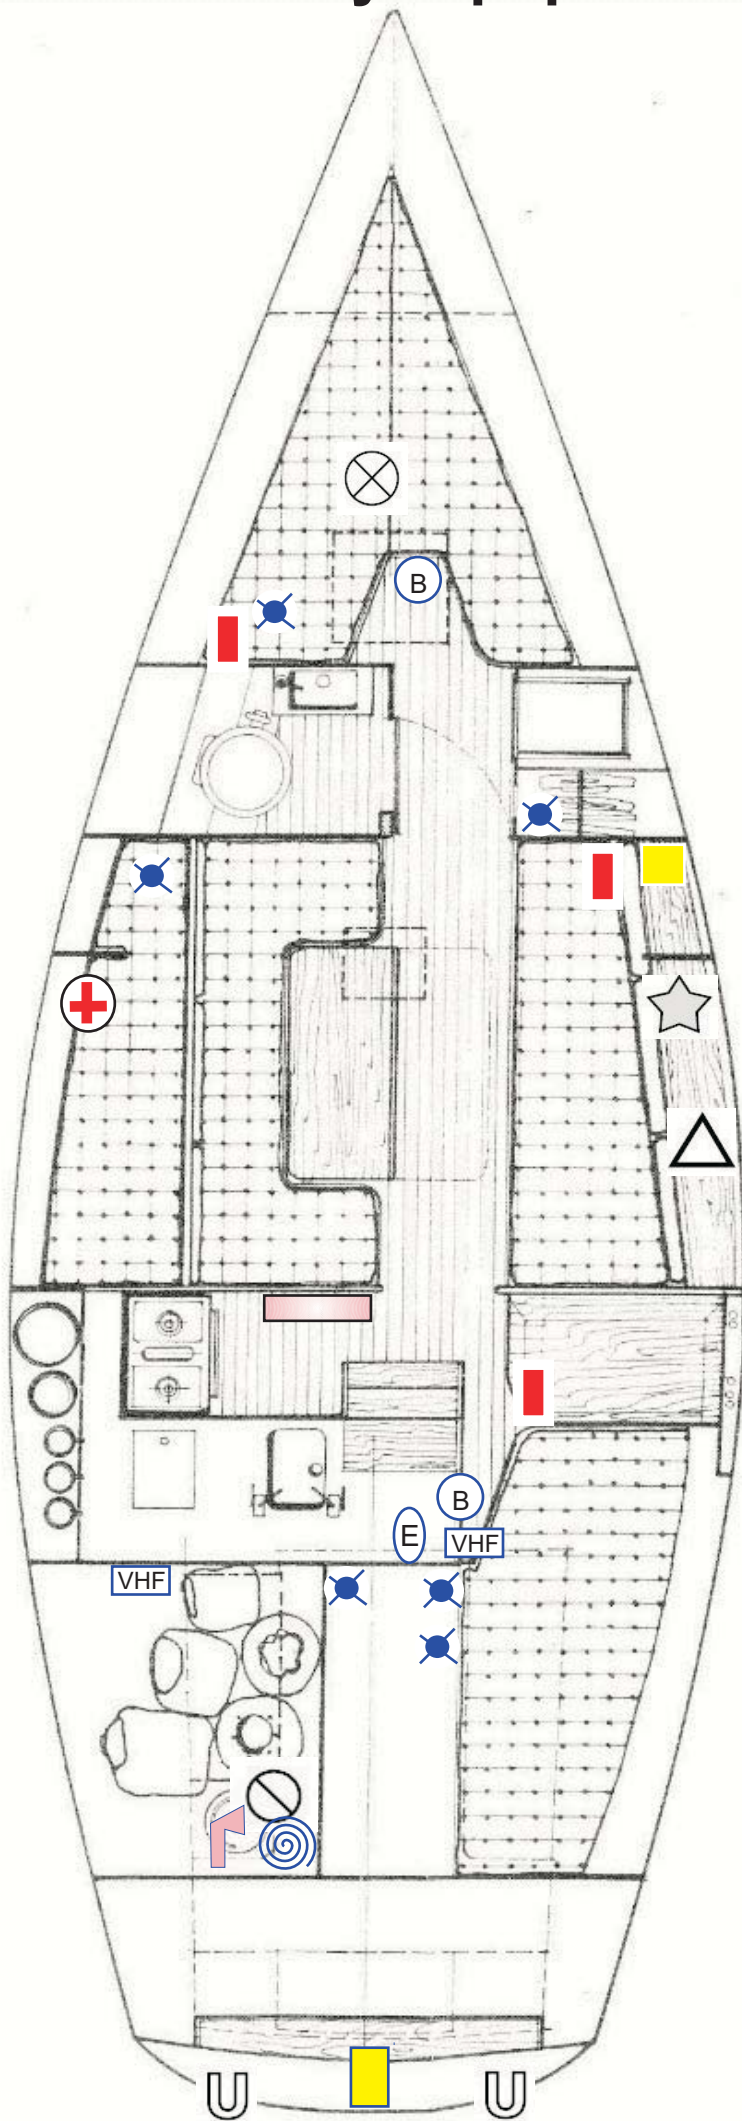

HALO Safety Equipment

-  Fire Extinguisher
-  Fire Blanket
-  Sea Cocks
-  EPIRB
-  First Aid Kit
-  Flares etc
-  Life jackets
-  Harnesses
-  Fuel Shutoff
-  Gas Shutoff
-  VHF Radio
-  Battery Switches
-  Life Bouys
-  Grab Bag
-  Heaving Line
-  Fog Horn