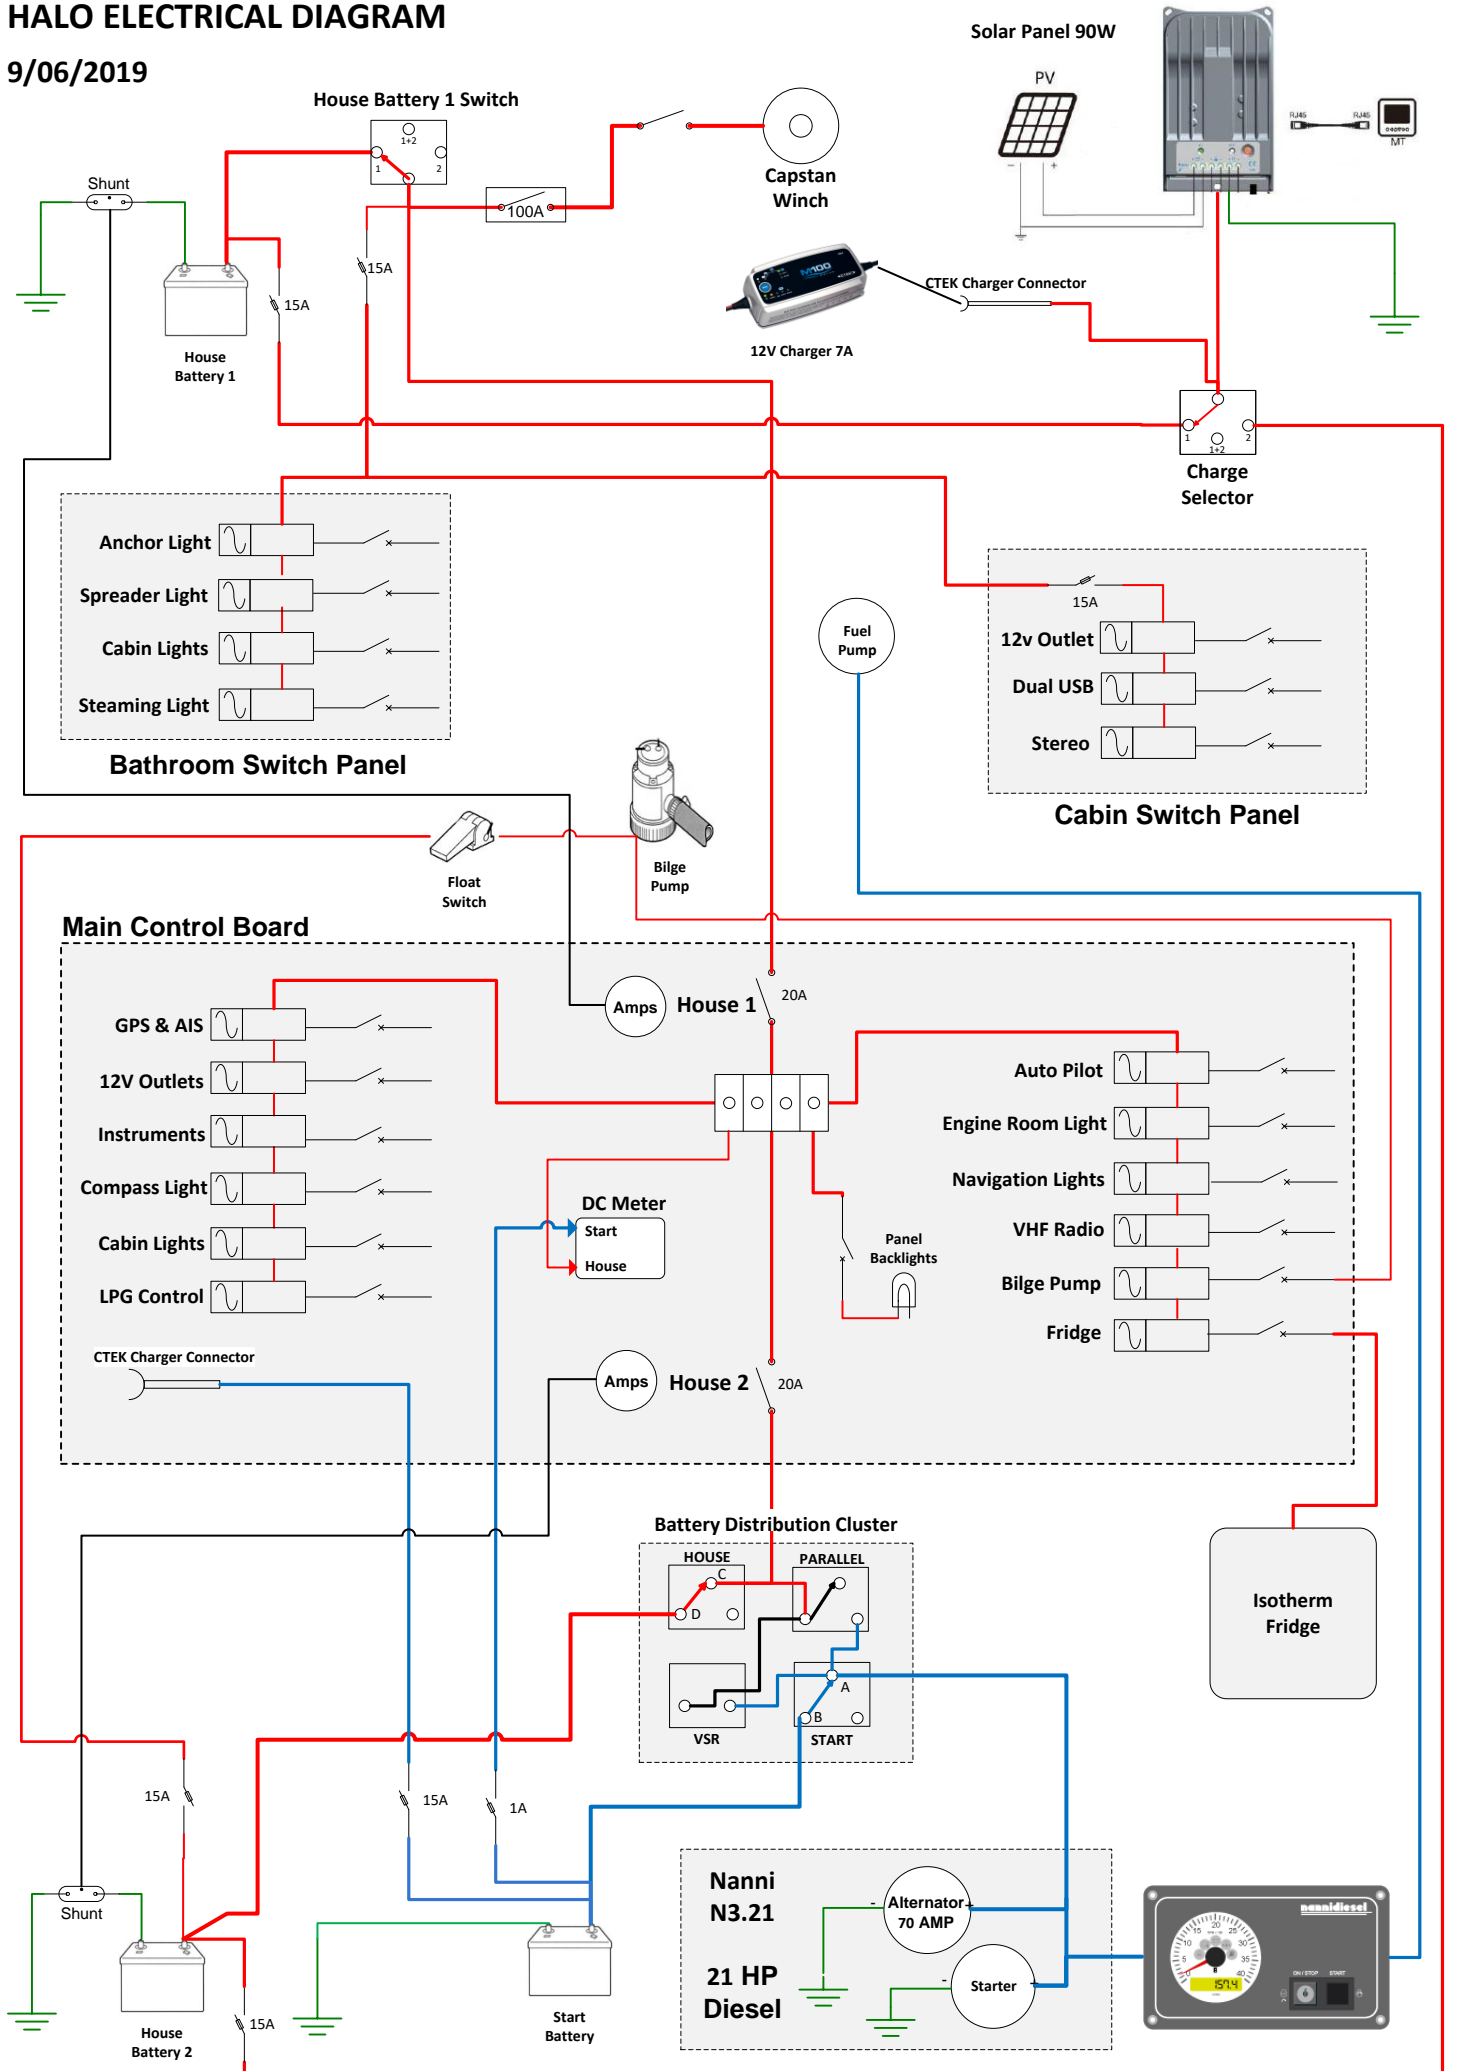

HALO ELECTRICAL DIAGRAM

9/06/2019

-12V busses all return to common earth and engine

Halo Electrical Wiring Diagram -S.vsd